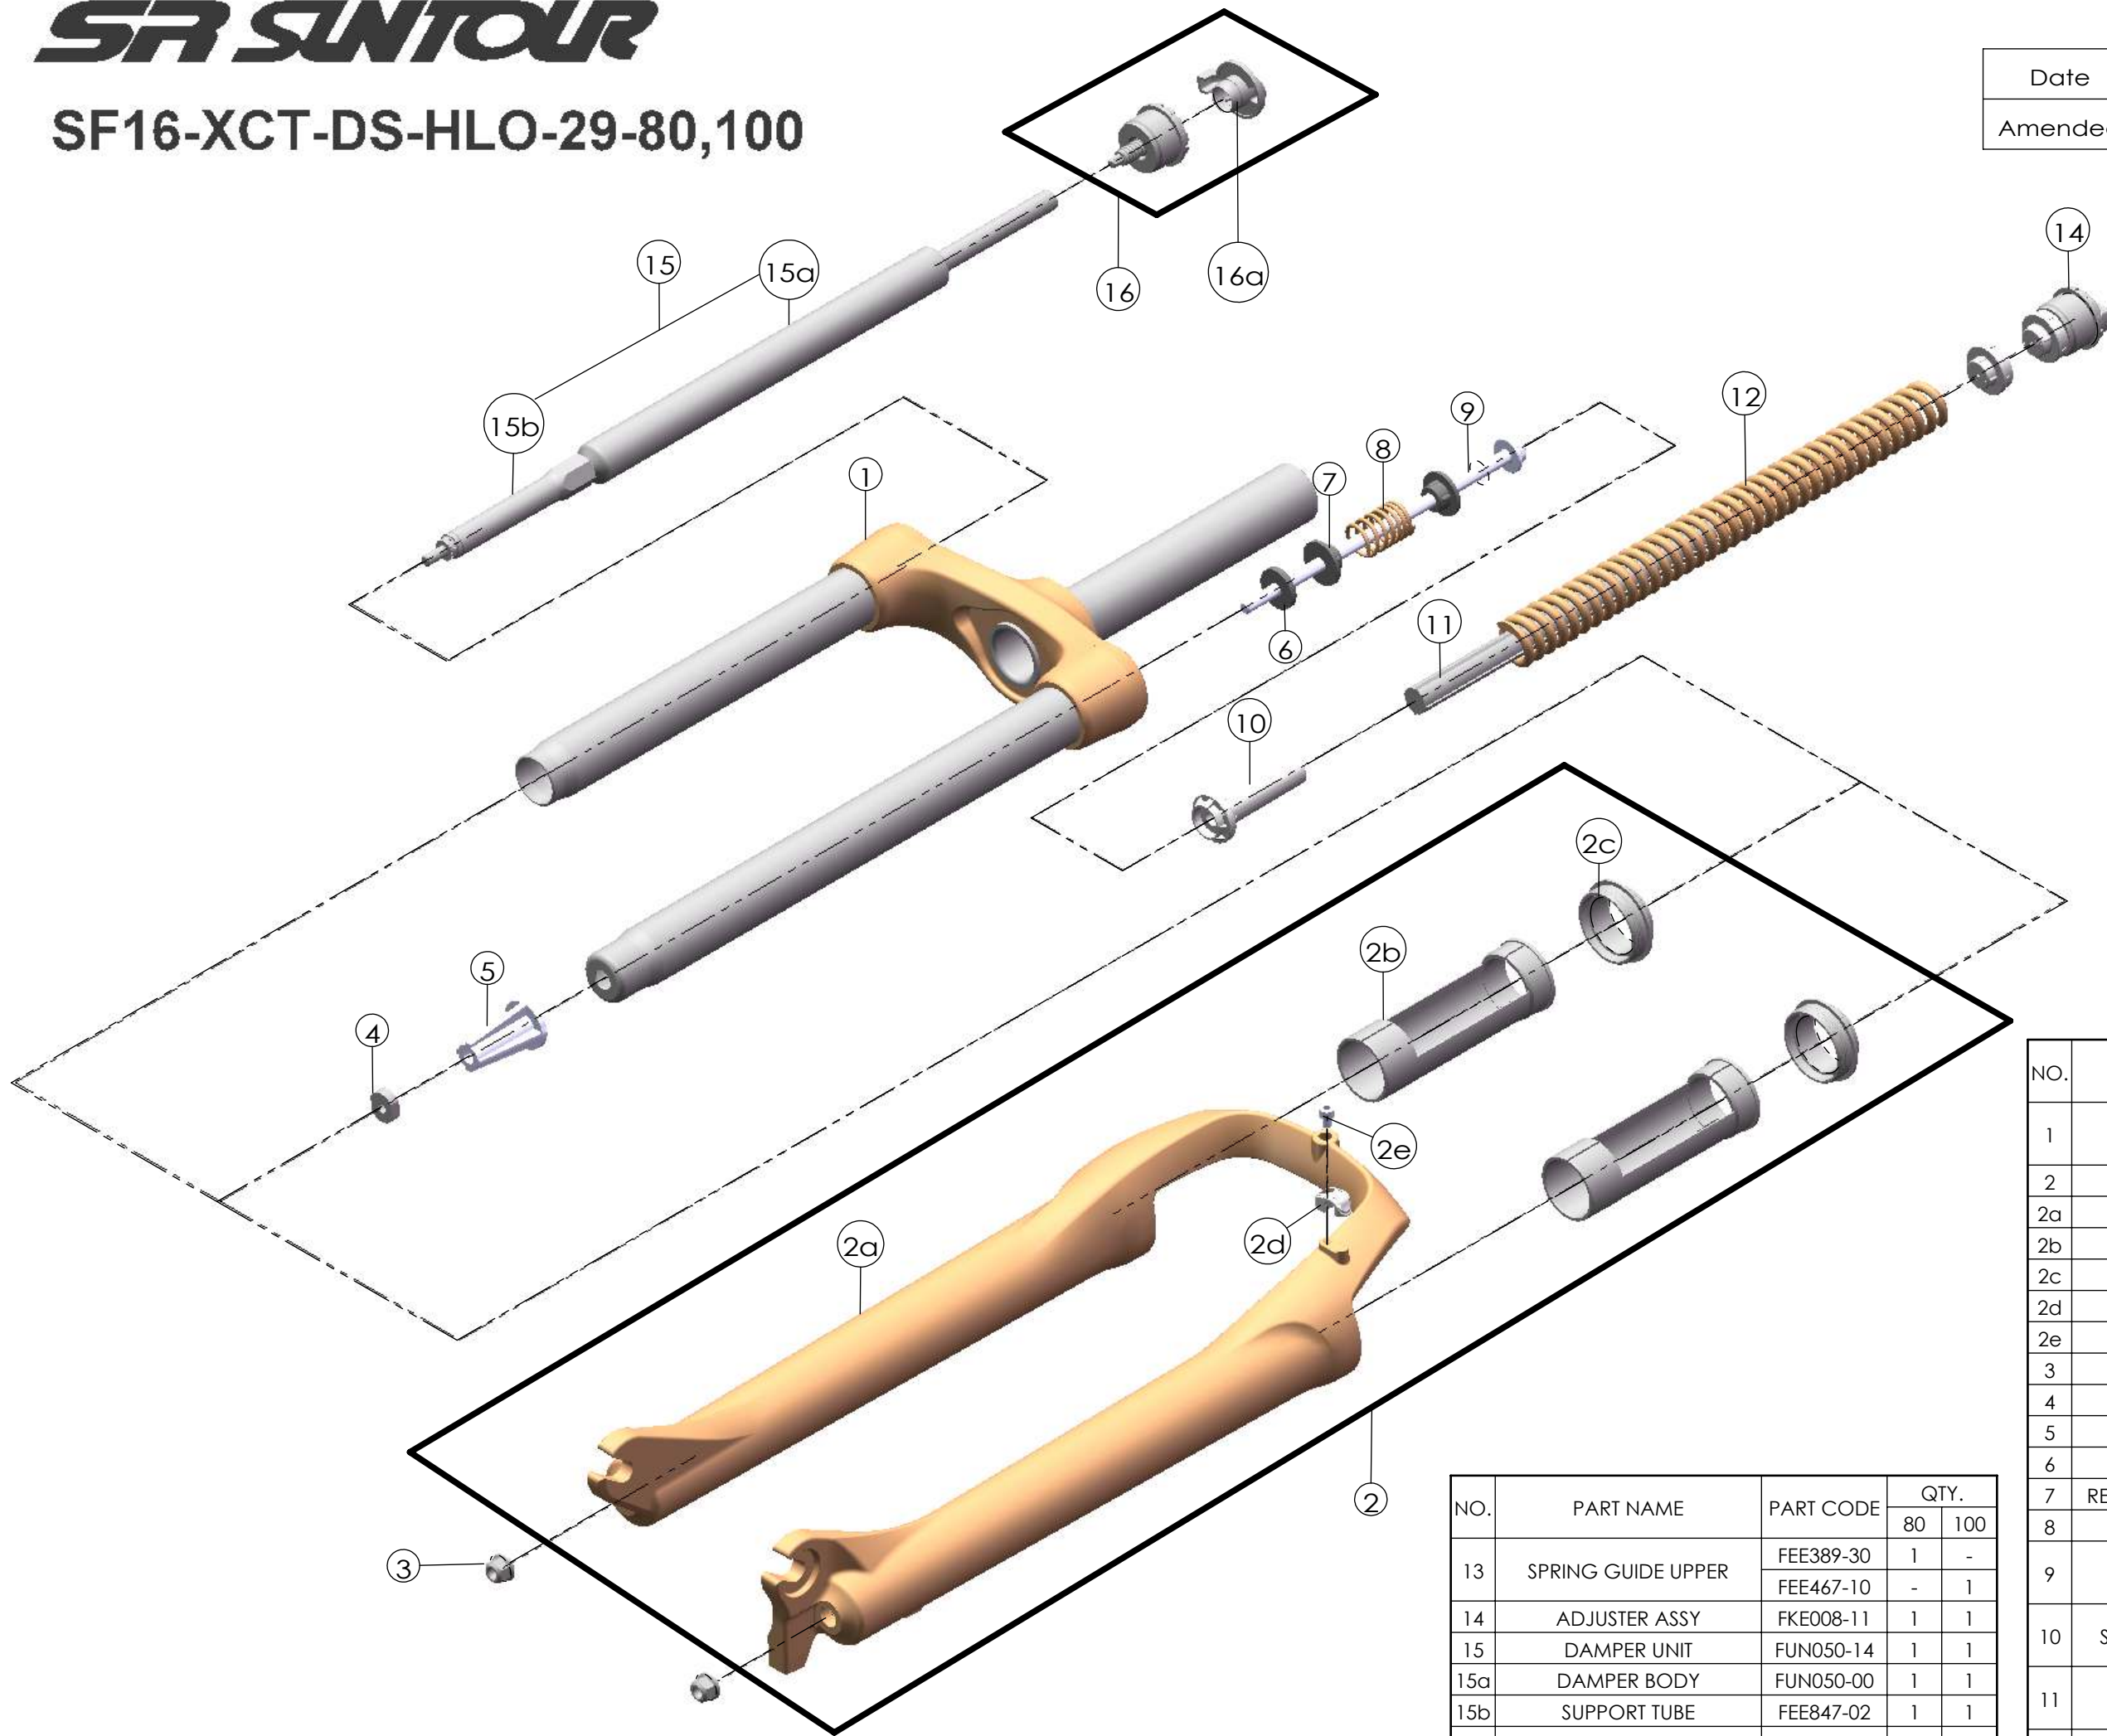

Date	2015.9.7	Version	2
Amended	2017.7.6		

NO.	PART NAME	PART CODE	QTY.	
			80	100
13	SPRING GUIDE UPPER	FEE389-30	1	-
		FEE467-10	-	1
14	ADJUSTER ASSY	FKE008-11	1	1
15	DAMPER UNIT	FUN050-14	1	1
15a	DAMPER BODY	FUN050-00	1	1
15b	SUPPORT TUBE	FEE847-02	1	1
16	LO ADJUST SYSTEM	FKE028-18	1	1
16a	LO KNOB	FEG426	1	1

NO.	PART NAME	PART CODE	QTY.	
			80	100
1	UPPER ASSY	FKZ055-02	1	-
		FKZ055-03	-	1
2	BOTTOM CASE ASSY	FKZ077-10	1	1
2a	BOTTOM CASE	FPB412	1	1
2b	SLIDER SLEEVE	FEE942	2	2
2c	DUST SEAL	FAA125-40	2	2
2d	HOSE GUIDE	FEG166	1	1
2e	BOLT	FSB153	1	1
3	FIXING NUT	FSN023	2	2
4	NUT PLATE	FSN025	1	1
5	BOTTOM STOPPER	FEE909-00	1	1
6	REBOUND RUBBER	FEP701	1	1
7	REBOUND SPRING GUIDE	FEG257	2	2
8	REBOUND SPRING	FEP189-20	1	1
9	FIXING BOLT	FSB159-04	1	-
		FSB157-02	-	1
10	SPRING GUIDE LOWER	FEE502-20	1	-
		FEE468-10	-	1
11	DAMPER	FEP131-02	1	-
		FEP262-96	-	1
12	MAIN SPRING	FEP703	1	-
		FEP702	-	1