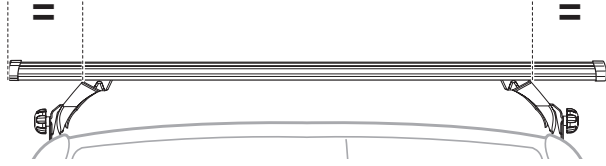

x4

x4

x1

THULE SquareBar

THULE ProBar

4

5

9511,
9512  **2.7 kg**