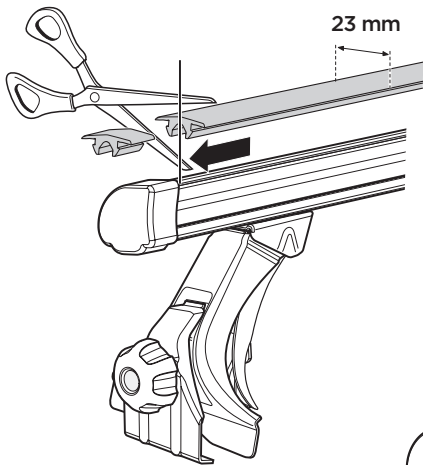

x4

x4

x1

THULE SquareBar

THULE ProBar

4

5

9511,
9512  **2.7 kg**