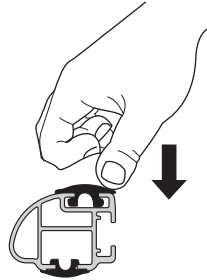

x4

x4

x1

THULE SquareBar

THULE ProBar

4

5

9511,
9512  **2.7 kg**